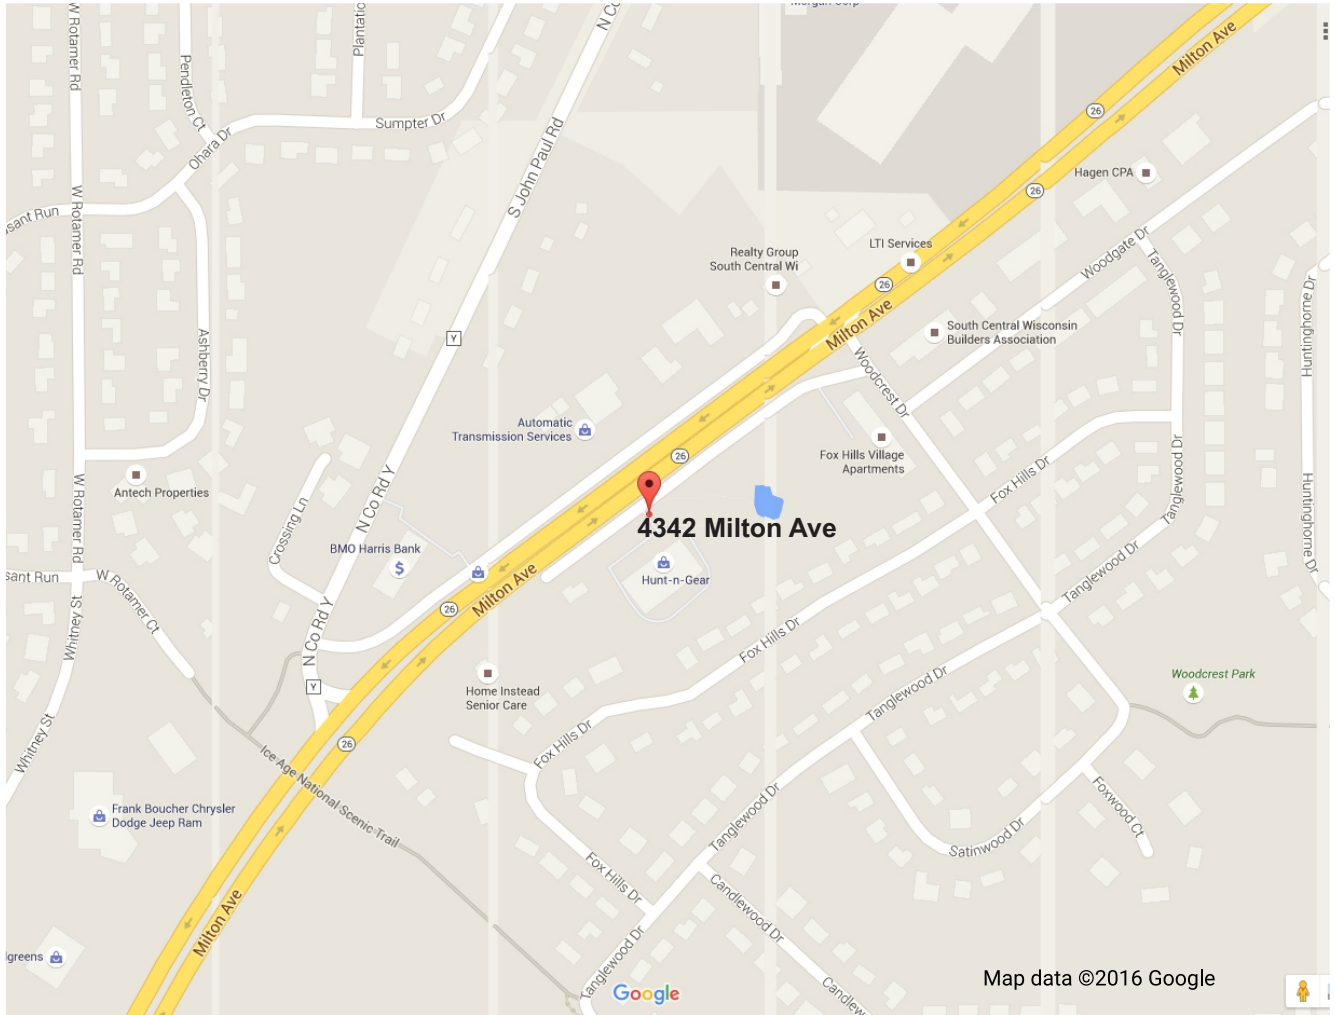

KK Lawn & Sport

4342 Milton Ave
Janesville, WI 53546

Hours:

Monday - Friday: 8:00 am - 5:30 pm

Saturday: 8:00 am - Noon

Sunday: Closed

www.kklawnsport.com

608-754-6400